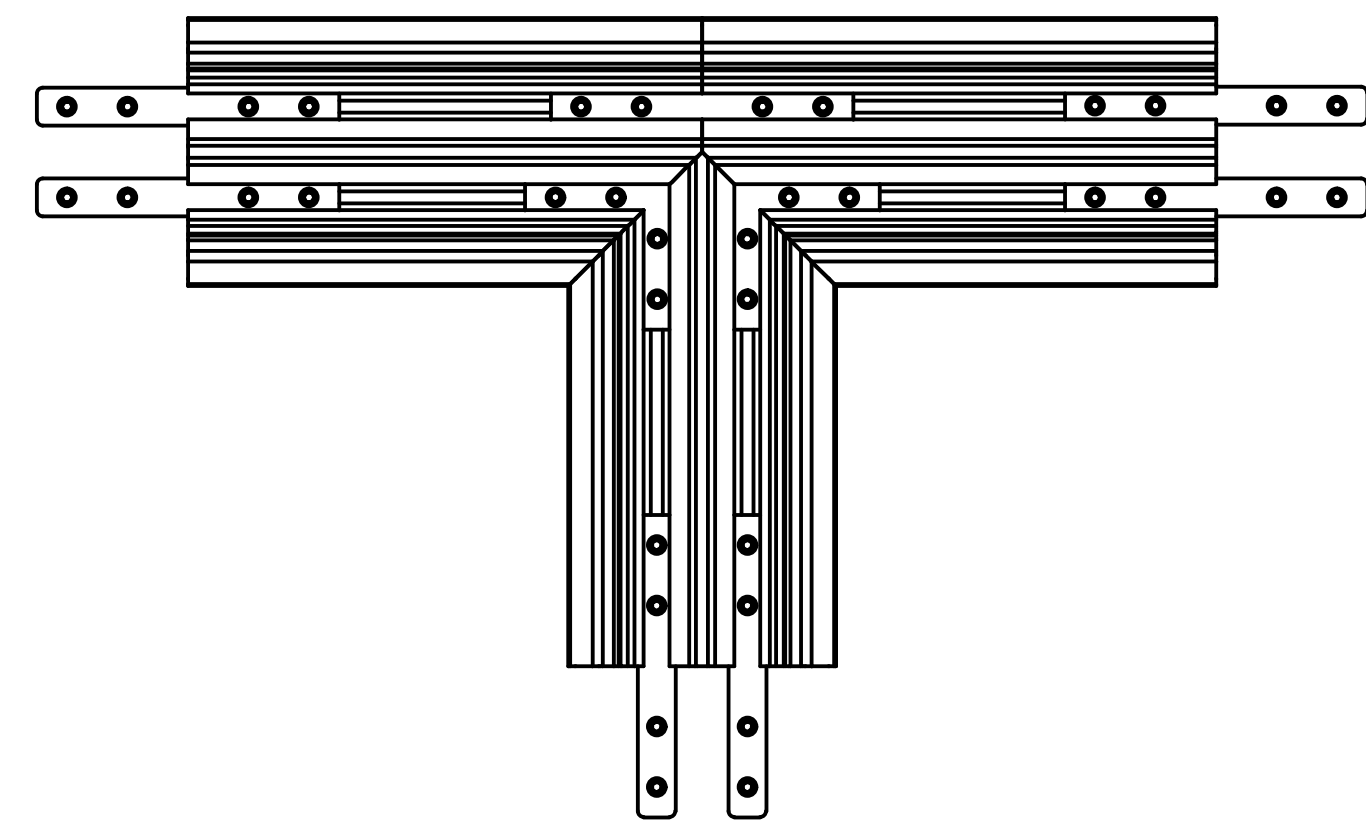

roughness acc. NEN 3634	dimension tol. ±0.5mm <small>unless stated otherwise</small>	Material: size N/A by N/A	
	scale:	designer: Gebruiker	Comments:
	units: mm	customer: Qbryte	
	date: 3-1-2020	filename: T-kruising.idw	
		T-kruising kabelgoot V2	Revision: Size: A3