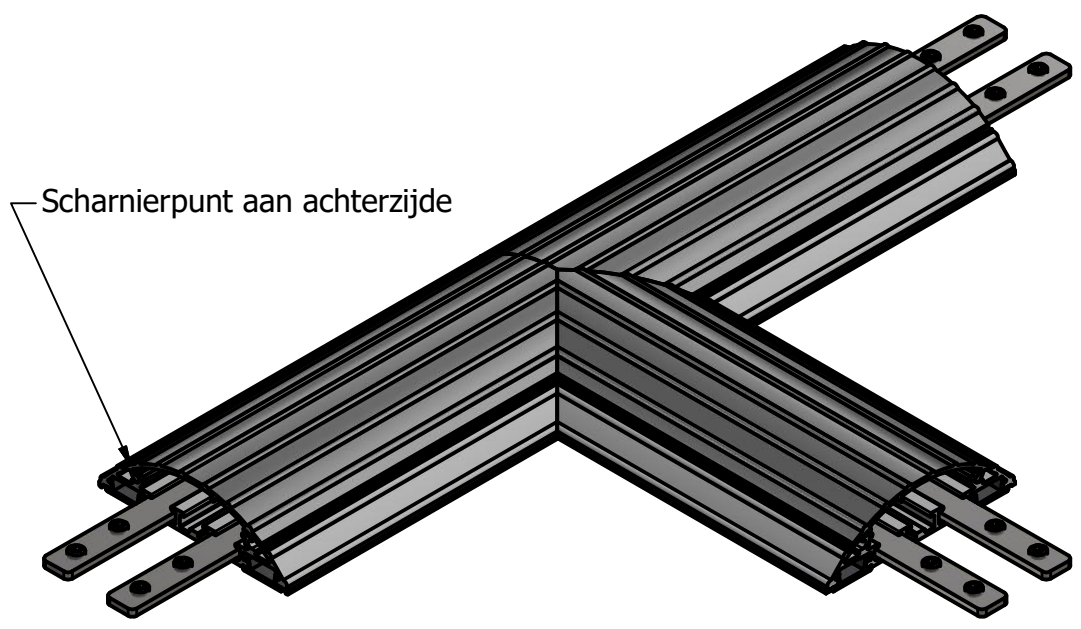

roughness acc. NEN 3634	dimension tol. ±0.5mm <small>unless stated otherwise</small>	Material: size N/A by N/A	
	scale:	designer: Gebruiker	Comments:
	units: mm	customer: Qbryte	
	date: 3-1-2020	filename: T-kruising.idw	
		T-kruising kabelgoot V2	Revision: Size: A3