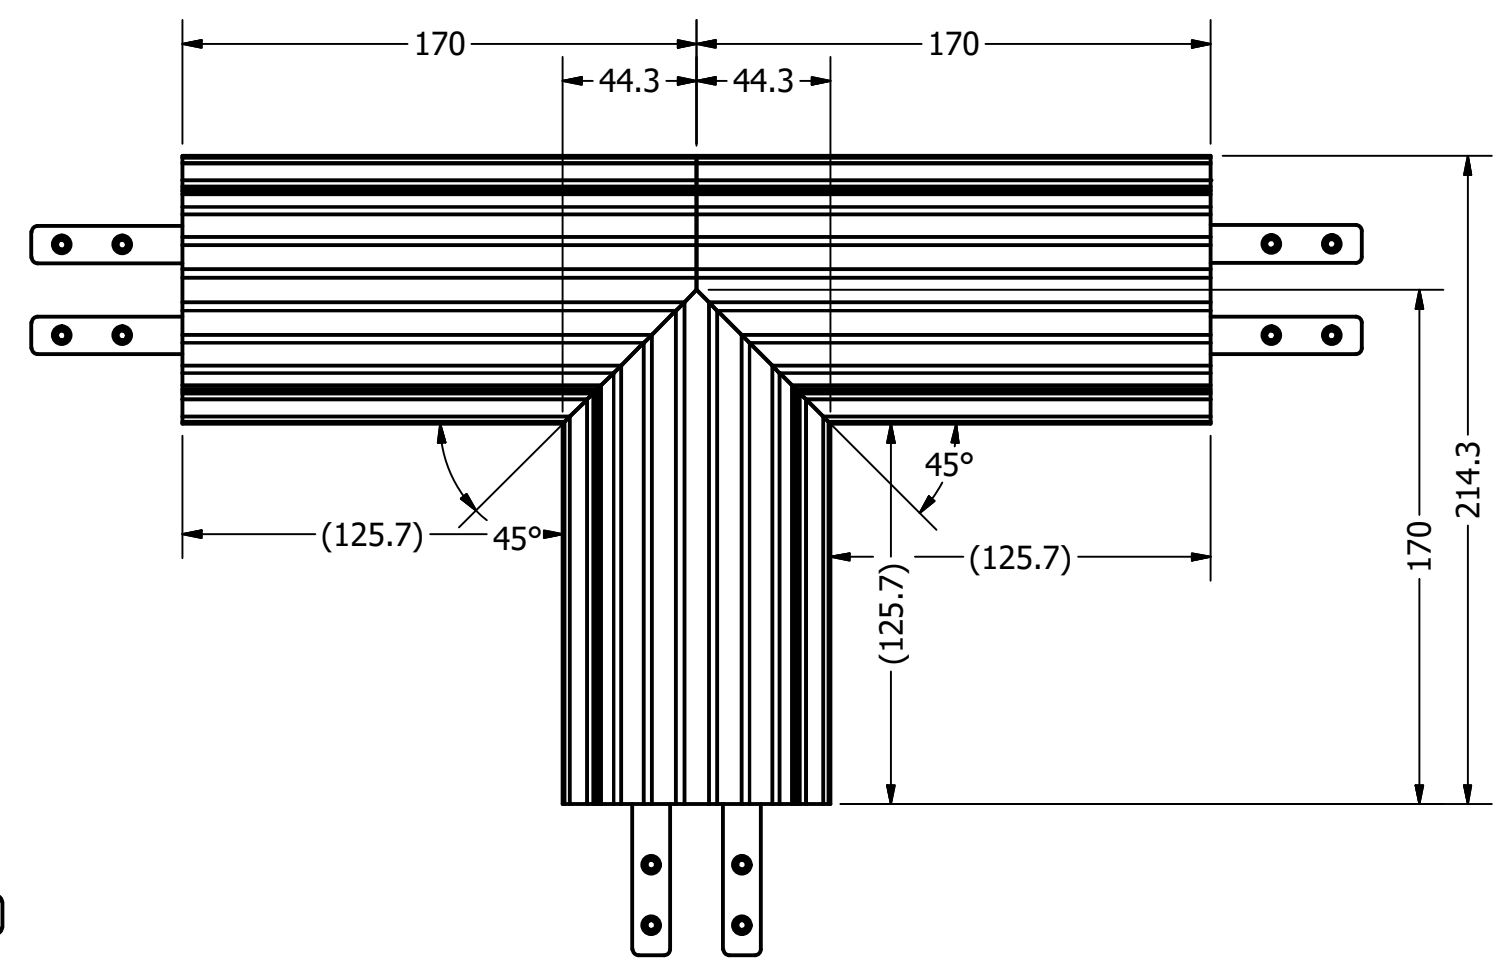

roughness acc. NEN 3634	dimension tol. ±0.5mm <small>unless stated otherwise</small>	Material: size N/A by N/A	
	scale:	designer: Gebruiker	Comments:
	units: mm	customer: Qbryte	
	date: 3-1-2020	filename: T-kruising.idw	
		T-kruising kabelgoot V2	Revision: Size: A3